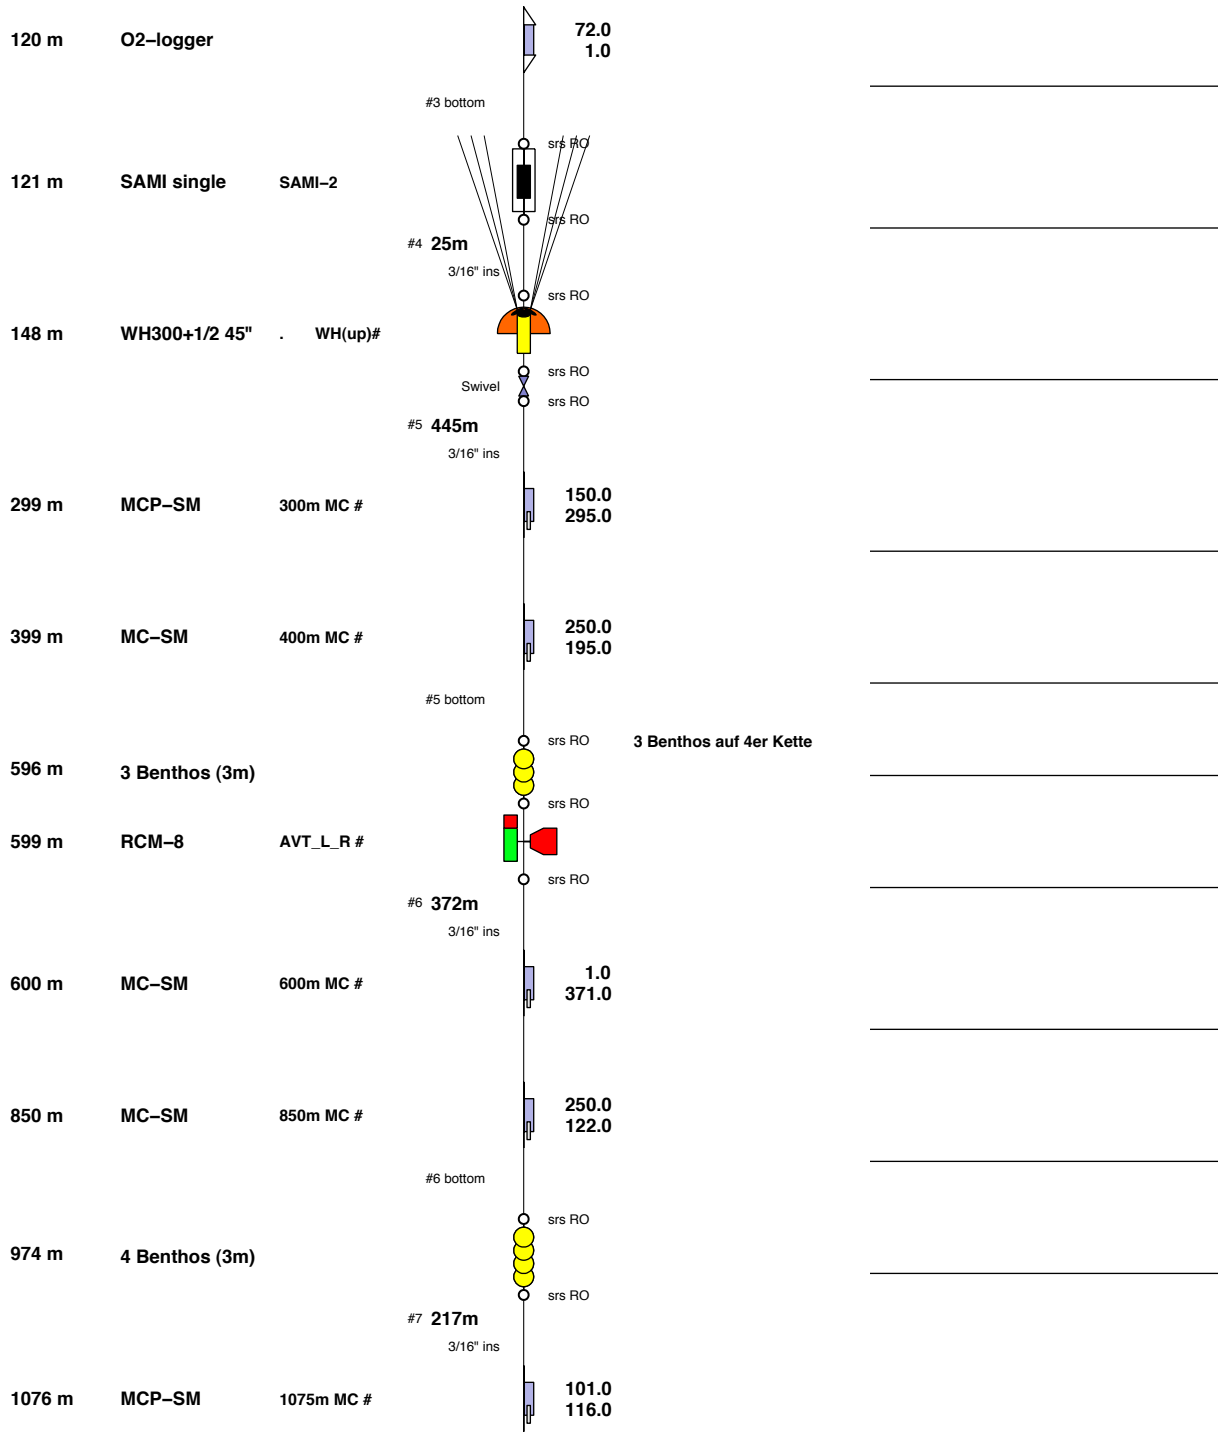

V440-05/KPO 1094/CV

Deployment: MSM 22 - November 2012

Source: /ANIMATE/kapverde/CV05/v440_05_config.csv
 Compiled: 30-Jun-2012 20:16:36 karstens@

depth (incl. stretch)	component	S/N	rope # & Length	Distance from Upper / Lower rope end	in/out of water comment
--------------------------	-----------	-----	--------------------	---	----------------------------

!!! Splinte Checken !!!

V440-05/KPO 1094/CV

Deployment: MSM 22 - November 2012

Source: /ANIMATE/kapverde/CV05/v440_05_config.csv
 Compiled: 30-Jun-2012 20:16:36 karstens@

depth (incl. stretch)	component	S/N	rope # & Length	Distance from Upper / Lower rope end	in/out of water comment
--------------------------	-----------	-----	--------------------	---	----------------------------

!!! Splinte Checken !!!

V440-05/KPO 1094/CV

Deployment: MSM 22 - November 2012

Source: /ANIMATE/kapverde/CV05/v440_05_config.csv
 Compiled: 30-Jun-2012 20:16:36 karstens@

depth (incl. stretch)	component	S/N	rope # & Length	Distance from Upper / Lower rope end	in/out of water comment
-----------------------	-----------	-----	-----------------	--------------------------------------	-------------------------