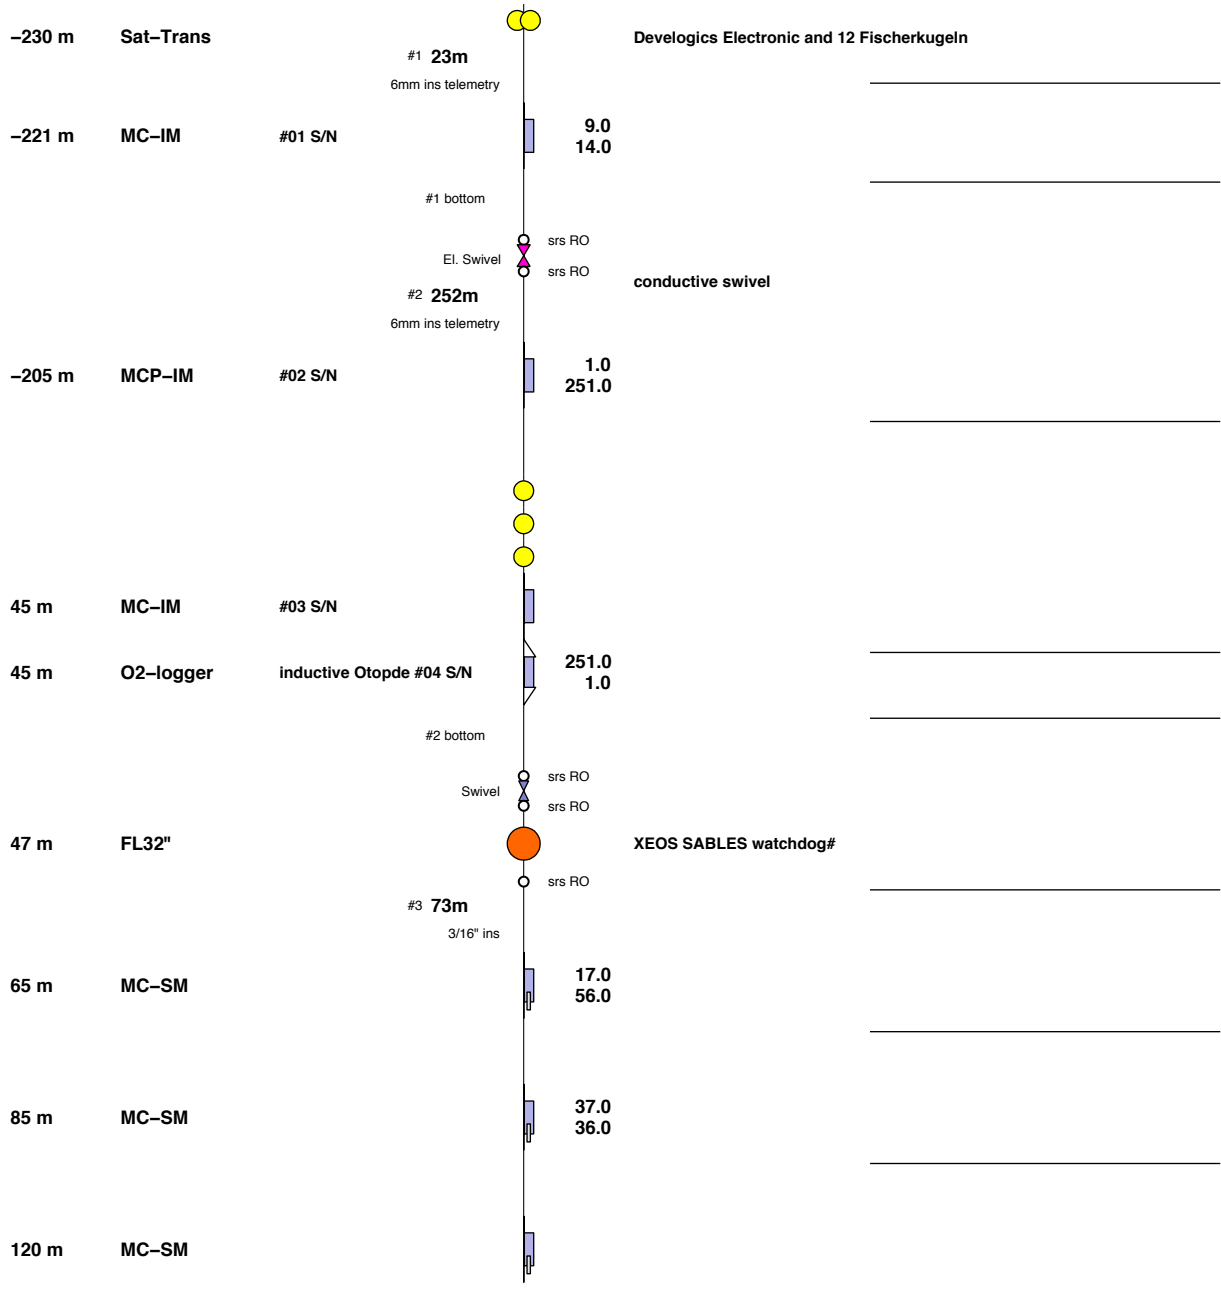

V440-05/KPO 1094/CV

Deployment: MSM 22 - November 2012

Source: /ANIMATE/kapverde/CV05/v440_05_config.csv
 Compiled: 30-Jun-2012 20:16:36 karstens@

depth (incl. stretch)	component	S/N	rope # & Length	Distance from Upper / Lower rope end	in/out of water comment
--------------------------	-----------	-----	--------------------	---	----------------------------

!!! Splinte Checken !!!

V440-05/KPO 1094/CV

Deployment: MSM 22 - November 2012

Source: /ANIMATE/kapverde/CV05/v440_05_config.csv
 Compiled: 30-Jun-2012 20:16:36 karstens@

depth (incl. stretch)	component	S/N	rope # & Length	Distance from Upper / Lower rope end	in/out of water comment
--------------------------	-----------	-----	--------------------	---	----------------------------