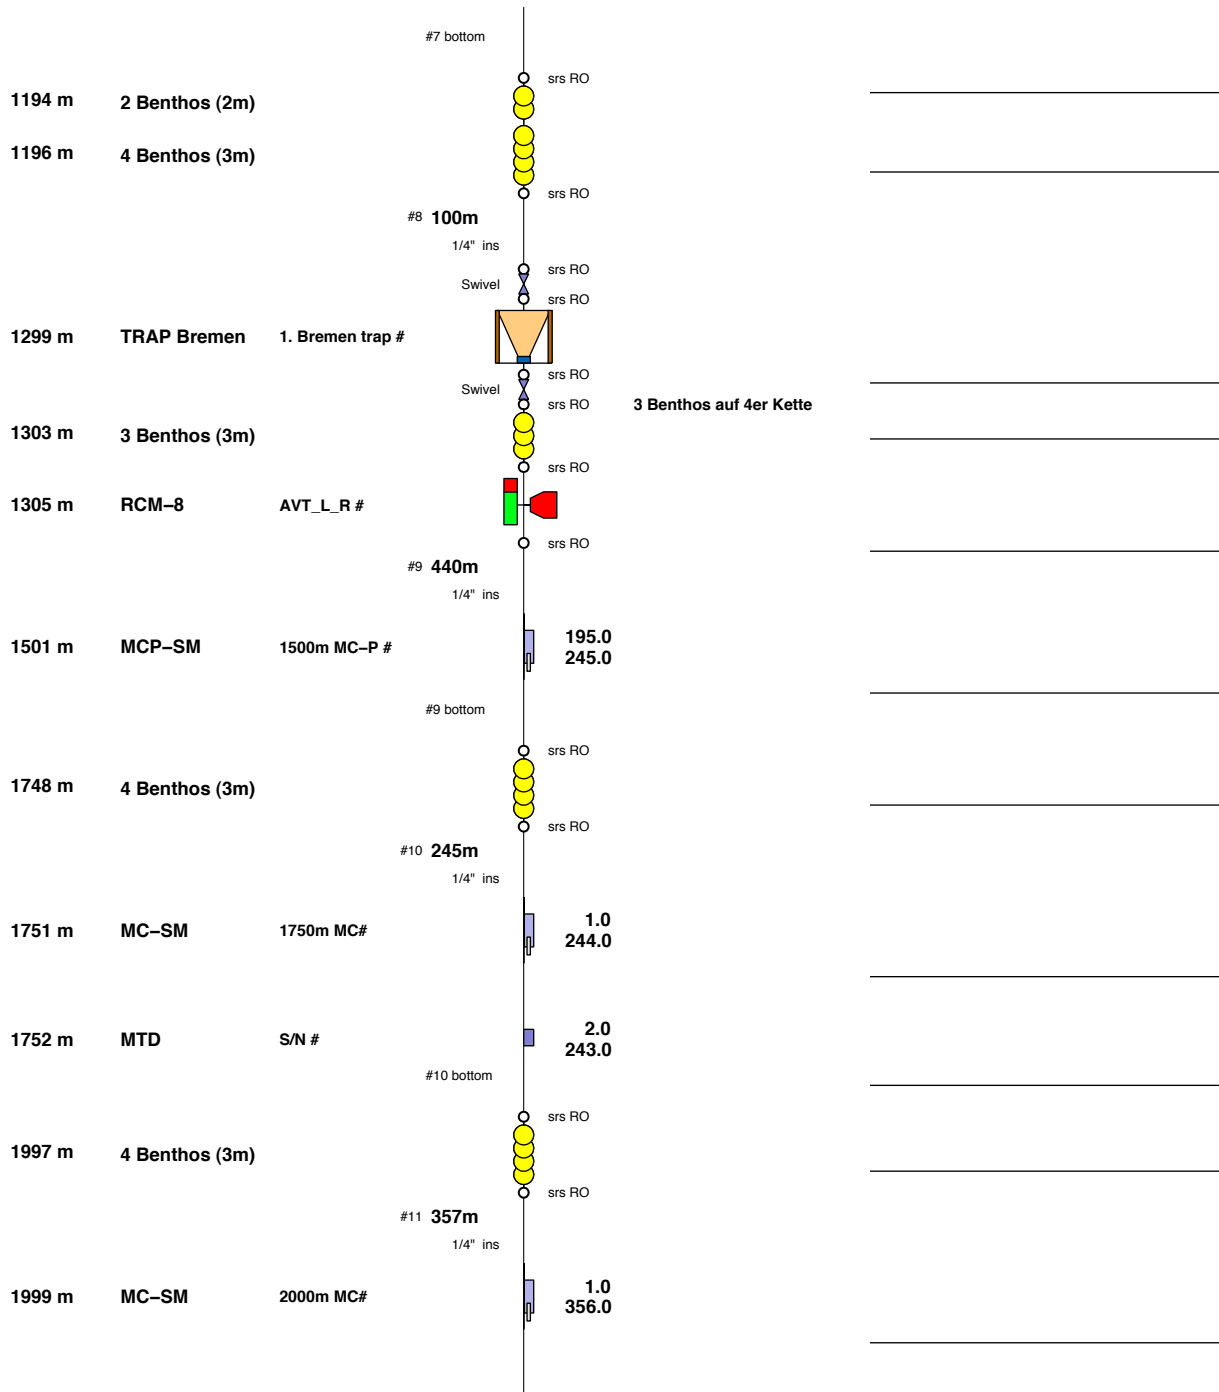

V440-05/KPO 1094/CV

Deployment: MSM 22 - November 2012

Source: /ANIMATE/kapverde/CV05/v440_05_config.csv
 Compiled: 30-Jun-2012 20:16:36 karstens@

depth (incl. stretch)	component	S/N	rope # & Length	Distance from Upper / Lower rope end	in/out of water comment
--------------------------	-----------	-----	--------------------	---	----------------------------

!!! Splinte Checken !!!

V440-05/KPO 1094/CV

Deployment: MSM 22 - November 2012

Source: /ANIMATE/kapverde/CV05/v440_05_config.csv
 Compiled: 30-Jun-2012 20:16:36 karstens@

depth (incl. stretch)	component	S/N	rope # & Length	Distance from Upper / Lower rope end	in/out of water comment
--------------------------	-----------	-----	--------------------	---	----------------------------

!!! Splinte Checken !!!

V440-05/KPO 1094/CV

Deployment: MSM 22 - November 2012

Source: /ANIMATE/kapverde/CV05/v440_05_config.csv
 Compiled: 30-Jun-2012 20:16:36 karstens@

depth (incl. stretch)	component	S/N	rope # & Length	Distance from Upper / Lower rope end	in/out of water comment
-----------------------	-----------	-----	-----------------	--------------------------------------	-------------------------