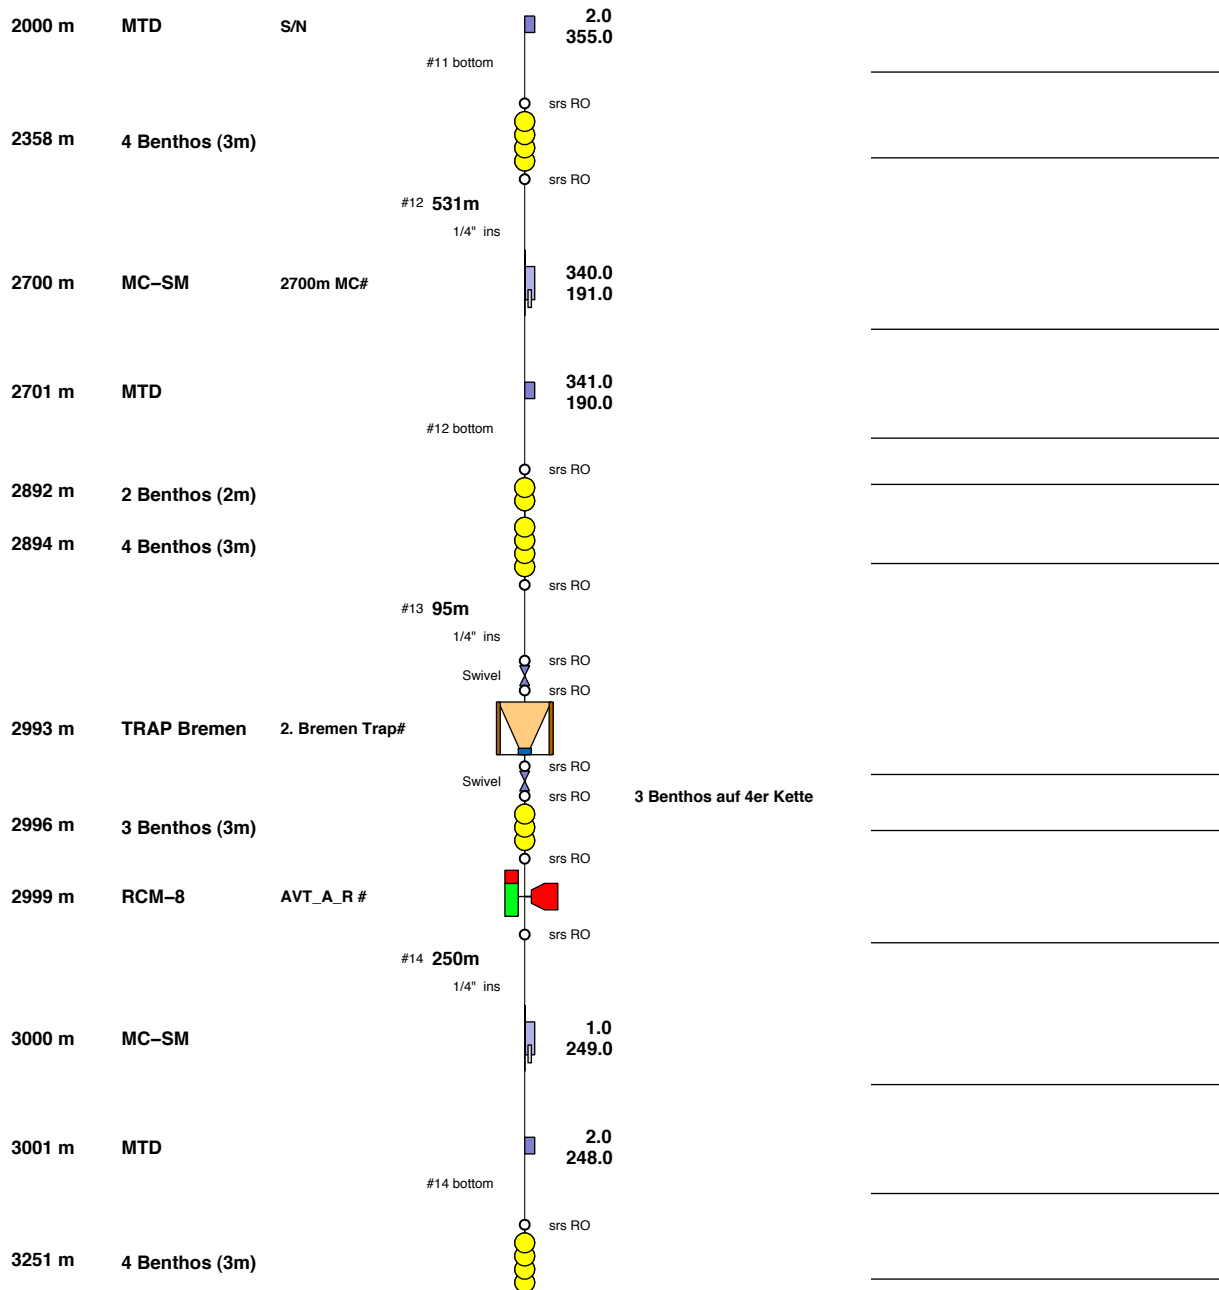

V440-05/KPO 1094/CV

Deployment: MSM 22 - November 2012

Source: /ANIMATE/kapverde/CV05/v440_05_config.csv
 Compiled: 30-Jun-2012 20:16:36 karstens@

depth (incl. stretch)	component	S/N	rope # & Length	Distance from Upper / Lower rope end	in/out of water comment
--------------------------	-----------	-----	--------------------	---	----------------------------

!!! Splinte Checken !!!

V440-05/KPO 1094/CV

Deployment: MSM 22 - November 2012

Source: /ANIMATE/kapverde/CV05/v440_05_config.csv
 Compiled: 30-Jun-2012 20:16:36 karstens@

depth (incl. stretch)	component	S/N	rope # & Length	Distance from Upper / Lower rope end	in/out of water comment
--------------------------	-----------	-----	--------------------	---	----------------------------

!!! Splinte Checken !!!

V440-05/KPO 1094/CV

Deployment: MSM 22 - November 2012

Source: /ANIMATE/kapverde/CV05/v440_05_config.csv
 Compiled: 30-Jun-2012 20:16:36 karstens@

depth (incl. stretch)	component	S/N	rope # & Length	Distance from Upper / Lower rope end	in/out of water comment
-----------------------	-----------	-----	-----------------	--------------------------------------	-------------------------